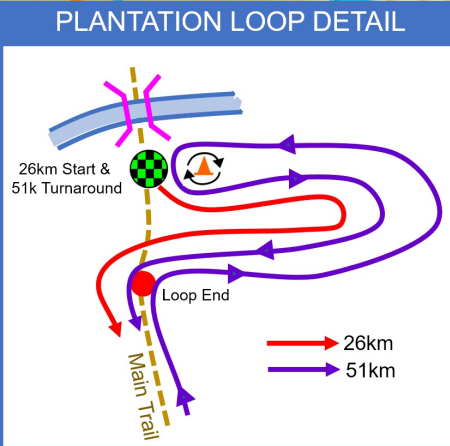

**START  
AREA  
DETAIL**

Walk from bus drop-off to the start - 1.2km

32

Trail 26km  
START

Coldstream R

Hatfield River

**26k** One lap in clockwise direction around plantation loop, then on to AID Station 2

Coldstream Hut  
AID STATION 2

PLANTATION LOOP

**LEGEND**

Walk section

Trail 51km

Trail 26km + Trail 51km (shared)

**51k** Two laps of the plantation loop. First anticlockwise, second clockwise. Then on to AID Station 2