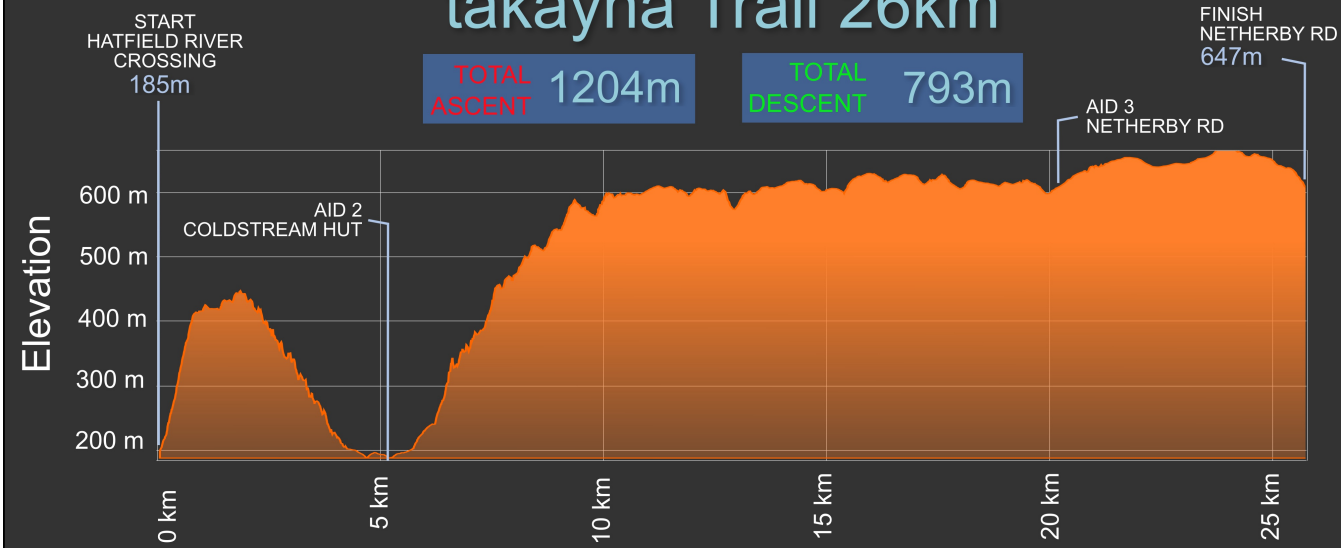

takayna Trail 26km