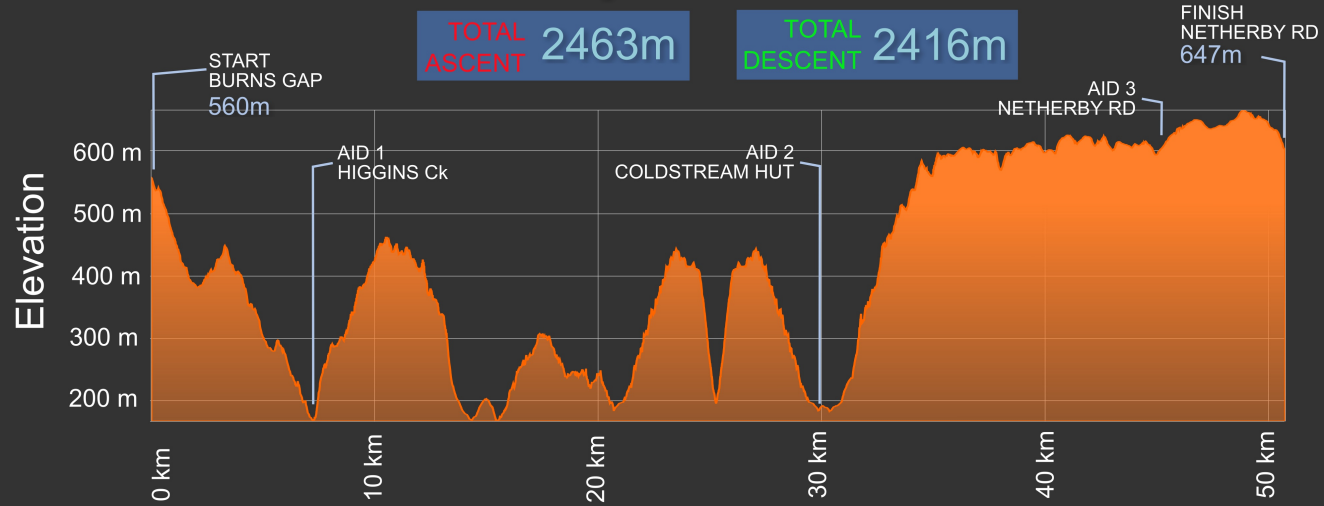

takayna Trail 51km